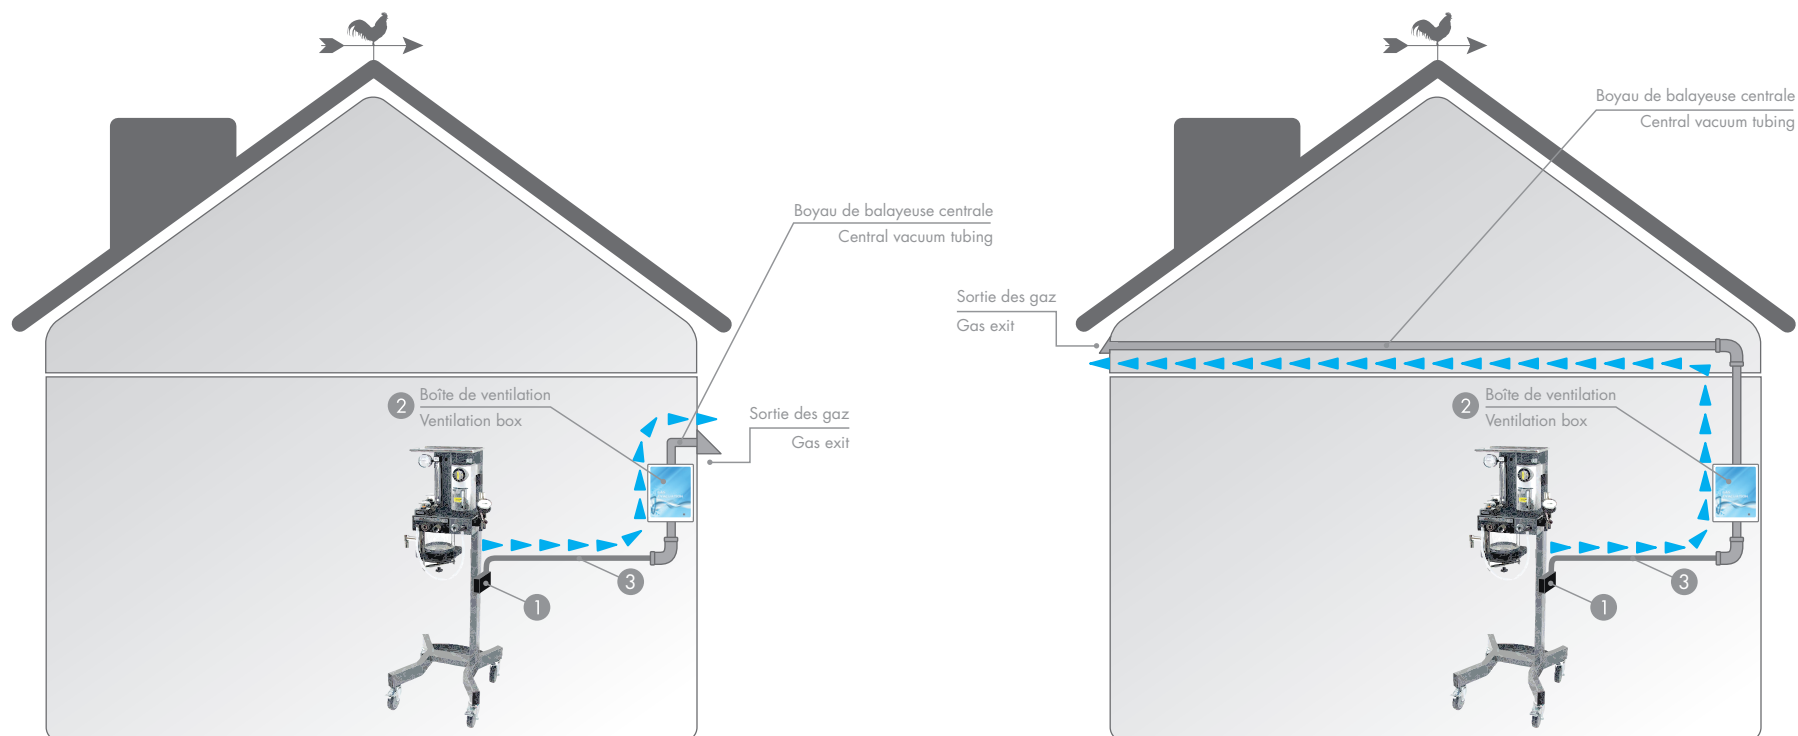

Systeme d'évacuation des gaz Gas evacuation system

Plafond - Ceiling

1. Interface d'évacuation | Scavenger interface | #985-0025-000
2. Boîte de ventilation | Ventilation box | #985-0080-000
3. Prise d'évacuation | Gas evacuation outlet | #985-0021-000
4. Tube d'évacuation | Evacuation Tubing | (30cm - 1') #985-0060-000

1. Interface d'évacuation | Scavenger interface | #985-0025-000
2. Boîte de ventilation | Ventilation box | #985-0025-000
3. Prise d'évacuation | Gas evacuation outlet | #985-0021-000
4. Tube d'évacuation | Evacuation Tubing | (30cm - 1') #985-0060-000

Systeme d'évacuation des gaz Gas evacuation system

Murale - Wall mount

1. Interface d'évacuation | Scavenger interface | 985-0025-000
2. Boîte de ventilation | Ventilation box | #985-0080-000
3. Tube d'évacuation | Evacuation Tubing | (30cm - 1') #985-0060-000