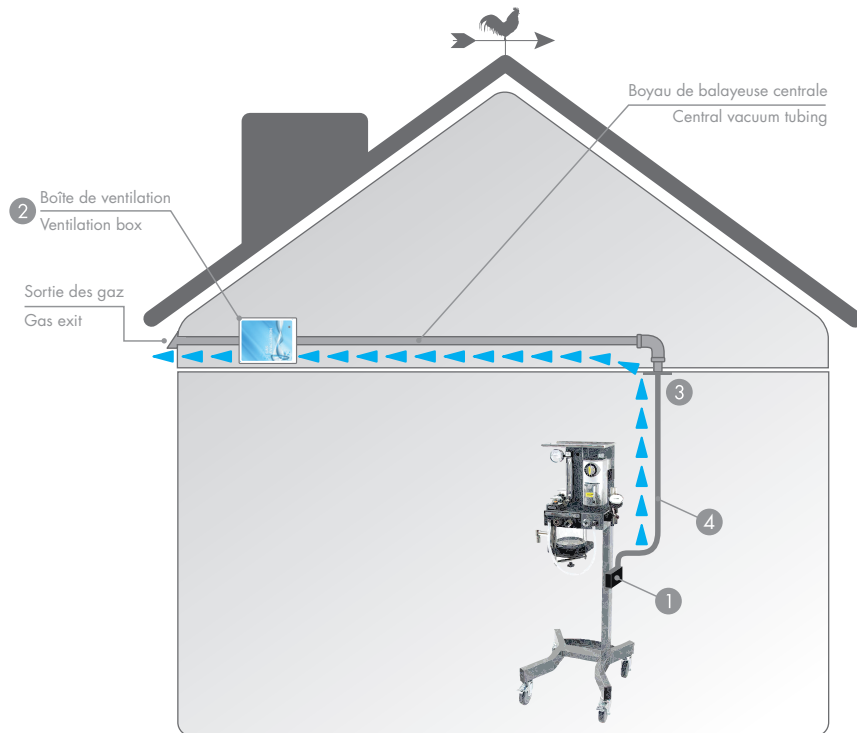

Systeme d'évacuation des gaz Gas evacuation system

Plafond - Ceiling

1. Interface d'évacuation | Scavenger interface | #985-0025-000
2. Boîte de ventilation | Ventilation box | #985-0080-000
3. Prise d'évacuation | Gas evacuation outlet | #985-0021-000
4. Tube d'évacuation | Evacuation Tubing | (30cm - 1') #985-0060-000

1. Interface d'évacuation | Scavenger interface | #985-0025-000
2. Boîte de ventilation | Ventilation box | #985-0025-000
3. Prise d'évacuation | Gas evacuation outlet | #985-0021-000
4. Tube d'évacuation | Evacuation Tubing | (30cm - 1') #985-0060-000

Systeme d'évacuation des gaz Gas evacuation system

Murale - Wall mount

1. Interface d'évacuation | Scavenger interface | 985-0025-000
2. Boîte de ventilation | Ventilation box | #985-0080-000
3. Tube d'évacuation | Evacuation Tubing | (30cm - 1') #985-0060-000