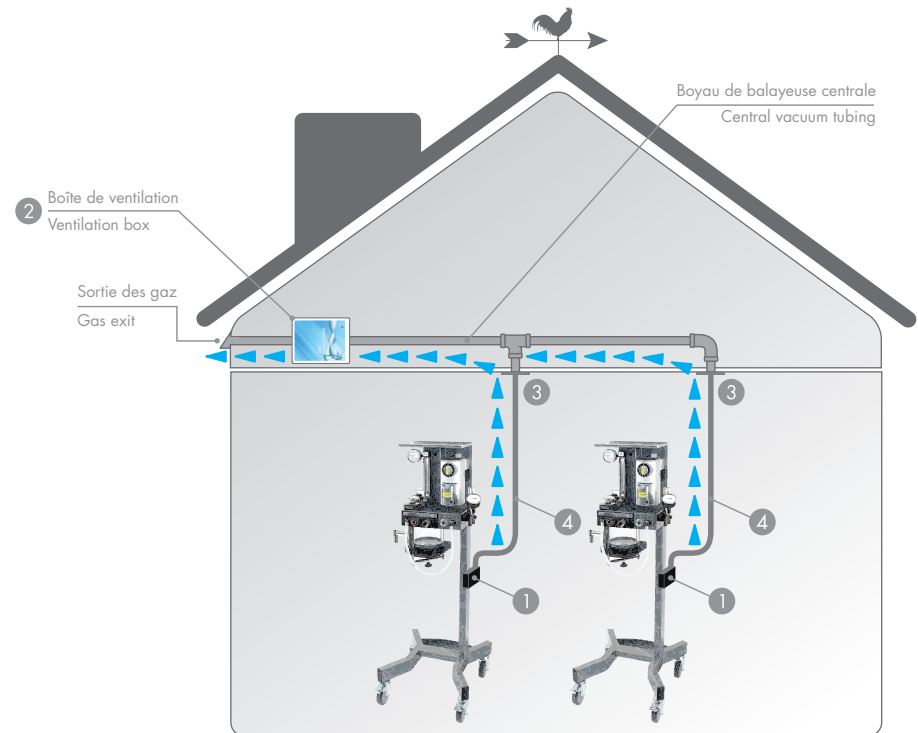

Systeme d'évacuation des gaz Gas evacuation system

Plafond - Ceiling

1. Interface d'évacuation | Scavenger interface | #985-0025-000
2. Boîte de ventilation | Ventilation box | #985-0080-000
3. Prise d'évacuation | Gas evacuation outlet | #985-0021-000
4. Tube d'évacuation | Evacuation Tubing | (30cm - 1') #985-0060-000

1. Interface d'évacuation | Scavenger interface | #985-0025-000
2. Boîte de ventilation | Ventilation box | #985-0025-000
3. Prise d'évacuation | Gas evacuation outlet | #985-0021-000
4. Tube d'évacuation | Evacuation Tubing | (30cm - 1') #985-0060-000

Systeme d'évacuation des gaz Gas evacuation system

Murale - Wall mount

1. Interface d'évacuation | Scavenger interface | 985-0025-000
2. Boîte de ventilation | Ventilation box | #985-0080-000
3. Tube d'évacuation | Evacuation Tubing | (30cm - 1') #985-0060-000